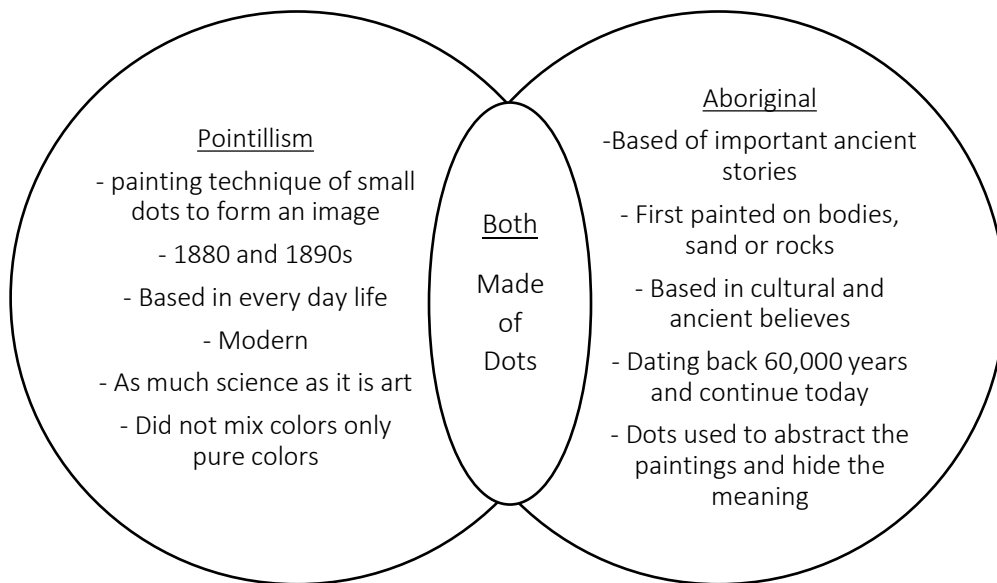

Pointillism verses Aboriginal

Video: <https://www.youtube.com/watch?v=rDW4wSTm-V4> Art with Mati and Dada

La Senna Alla Grande-Jatte by Georges Seurat 1888

Portrait of Felix Feneon by Paul Signac 1890

The Artist's Mother's Country by Ena Gimme Nungurrayi 1990

Tommy Watson, Wipu Rockhole, 2004