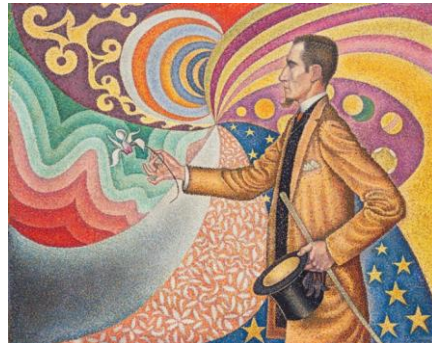

Pointillism verses Aboriginal

Video: <https://www.youtube.com/watch?v=rDW4wSTm-V4> Art with Mati and Dada

La Senna Alla Grande-Jatte by Georges Seurat 1888

Portrait of Felix Feneon by Paul Signac 1890

The Artist's Mother's Country by Ena Gimme Nungurrayi 1990

Tommy Watson, Wipu Rockhole, 2004