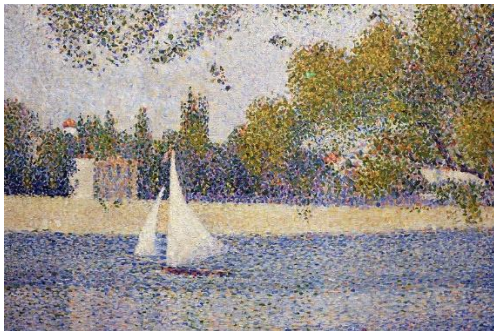

Pointillism verses Aboriginal

Video: <https://www.youtube.com/watch?v=rDW4wSTm-V4> Art with Mati and Dada

La Senna Alla Grande-Jatte by Georges Seurat 1888

Portrait of Felix Feneon by Paul Signac 1890

The Artist's Mother's Country by Ena Gimme Nungurrayi 1990