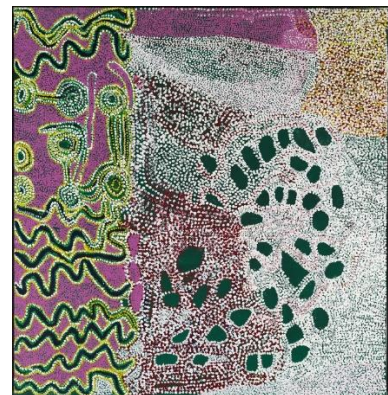

Pointillism verses Aboriginal

Video: <https://www.youtube.com/watch?v=rDW4wSTm-V4> Art with Mati and Dada

La Senna Alla Grande-Jatte by Georges Seurat 1888

Portrait of Felix Feneon by Paul Signac 1890

The Artist's Mother's Country by Ena Gimme Nungurrayi 1990

Tommy Watson, Wipu Rockhole, 2004